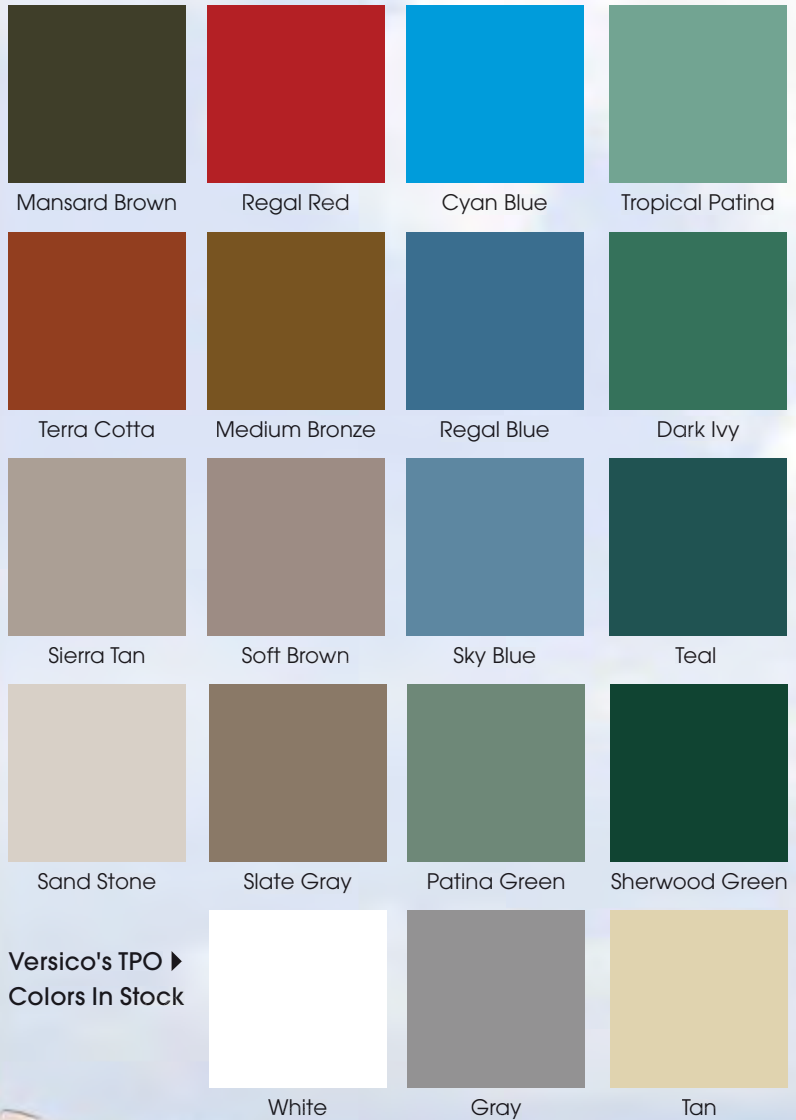

VERSICO'S VERSIWELD® TPO

COLOR PALETTE

Turn your roof into a canvas with Versico's TPO Color Palette. The leader in single-ply technology offers more pre-formulated colors than any other manufacturer in the marketplace. Whether you need a decorative, colored roof or a logo proudly displayed, Versico has the color for you. Versico's TPO Color Palette simply requires a minimum order of 5,000 square feet of 60-mil non-reinforced flashing (used as an overlay to create a logo) or 100,000 square feet of reinforced TPO membrane and an approximate four-week lead time.

* Color samples printed here are approximations. For actual colors, request TPO color-sample chips.

VERSICO
ROOFING SYSTEMS

A SINGLE SOURCE FOR SINGLE-PLY ROOFING

Versico, PO Box 1289, Carlisle, PA 17013
Tel: **800.992.7663** Fax: 717.960.4036 Web: **www.versico.com**